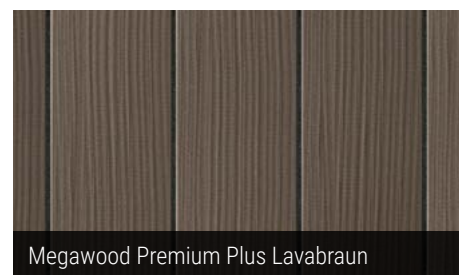

Megawood Premium Plus Schiefergrau

Megawood Premium Plus Lavabraun

Karl Burger GmbH & Co. KG
Geschäftsführer: Christian Löffler, Stefan Thalhofer
pers. haft. Gesellschafter: Löffler GmbH
Sitz der Gesellschaft: 86663 Asbach-Bäumenheim
Registergericht Augsburg, HRA 1041
USt-IdNr.: DE 127846558

Niederlassung Bäumenheim:
Auchsheimer Str. 1 - 3
86663 Asbach-Bäumenheim

Niederlassung Ingolstadt:
Schwäblstraße 30
85053 Ingolstadt
Telefon 0841 23 23 99-0
Telefax 0841 23 23 99-99
ingolstadt@burger-holzzentrum.de

Web: www.burger-holzzentrum.de
Shop: shop.burger-holzzentrum.de
Facebook: [BurgerHolzzentrum](https://www.facebook.com/BurgerHolzzentrum)
Facebook: [BurgerWertholz](https://www.facebook.com/BurgerWertholz)
Instagram: [burger_holzzentrum](https://www.instagram.com/burger_holzzentrum)
Instagram: [burger_wertholz](https://www.instagram.com/burger_wertholz)

24/7 shoppen im
BURGER Shop

Drucktechnisch bedingte Farbabweichungen, Druckfehler und Irrtümer vorbehalten. Solange der Vorrat reicht. ● Lagerware | ● Zentrallager