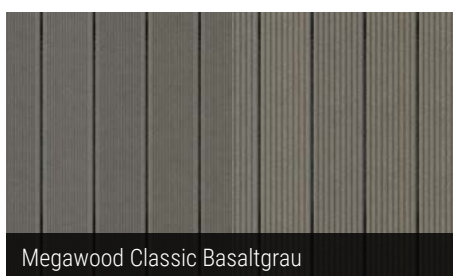

Profiline Comfort-Deck Anthrazit

Profiline Comfort-Deck Schokobraun

Profiline Comfort-Deck Eichenbraun

Profiline Comfort-Deck Graphitgrau

NaturinForm Piazza Prima Muskat

Megawood Classic Basaltgrau

Megawood Premium Plus Schiefergrau